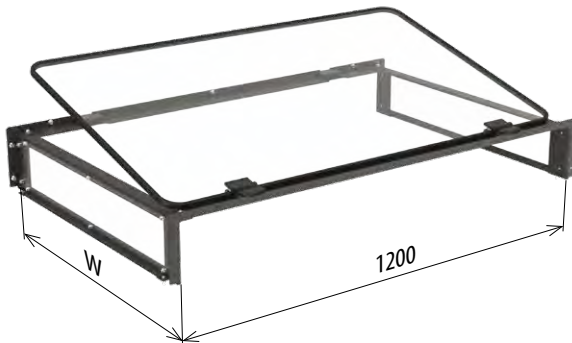

Designed for cold aisle **1200 mm** wide.

**Material**

Aluminium profiles; safety glass; sheet steel powder painted in light grey (RAL 7035) or black (RAL 9005).

**Scope of delivery**

Two sliding door leaves with rails, runners and self-closer, two or four cabinet side panels (depending on the depth of the cabinets), aisle roof masking panel, fixing accessories.

## Cold aisle flat roof

Flat roof module for 1200 mm wide cold aisle. The transparent part of the module is tiltable. The modular design allows easy expansion and installation of lighting.

### Material

Transparent plastic (polycarbonate); sheet steel powder painted in light grey (RAL 7035) or black (RAL 9005).

## Cold aisle raised roof

Roof module with internal height of 150 mm for 1200 mm wide cold aisle. The top transparent element of the module is tiltable. The modular design allows easy expansion and installation of lighting.