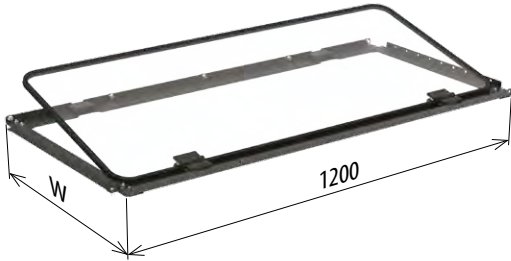

SZB/DSR IT 19" SERVER CABINETS

COLD AISLE INSTALLATIONS

Cold aisle flat roof

Flat roof module for 1200 mm wide cold aisle. The transparent part of the module is tiltable. The modular design allows easy expansion and installation of lighting.

Material

Transparent plastic (polycarbonate); sheet steel powder painted in light grey (RAL 7035) or black (RAL 9005).

Scope of delivery

Roof module with fixing accessories.

Width W [mm]	Catalogue number	
	RAL 7035	RAL 9005
300	WZ-8848-60-04-011	WZ-8848-60-04-161
400	WZ-8848-60-05-011	WZ-8848-60-05-161
600	WZ-8848-60-02-011	WZ-8848-60-02-161
800	WZ-8848-60-01-011	WZ-8848-60-01-161

Package: 1 pc.