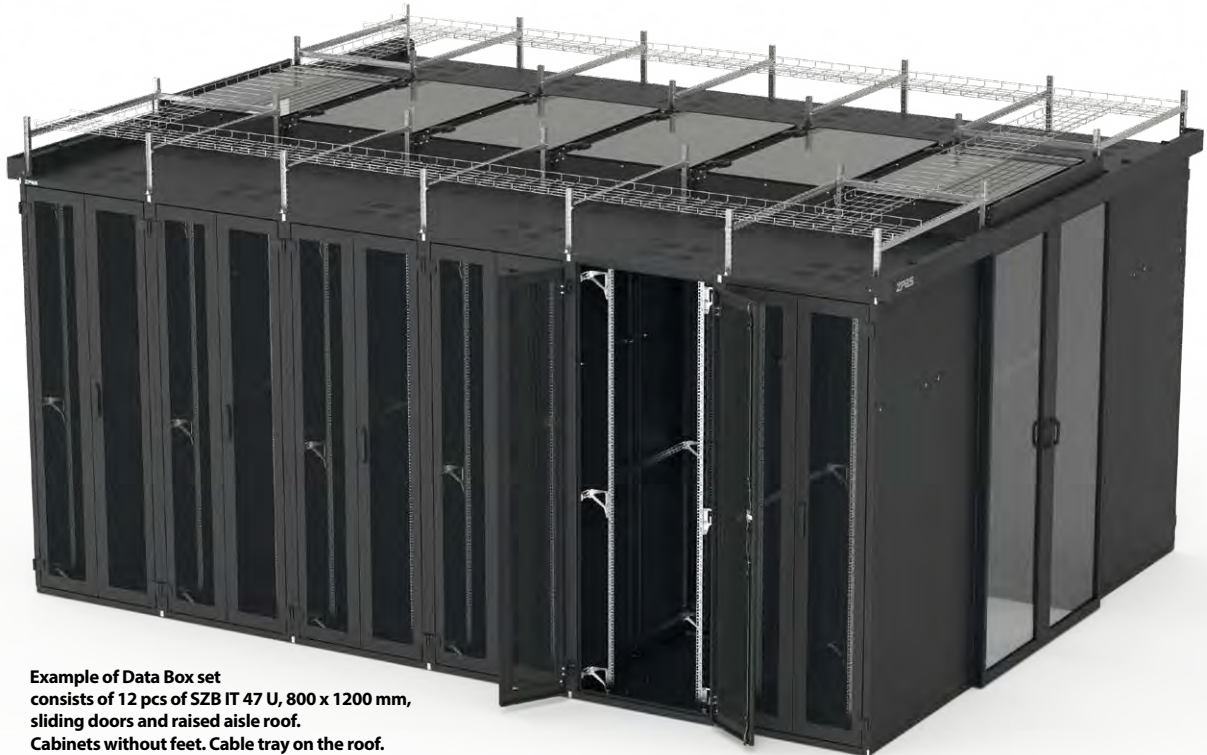

## Cold aisle installation

The **SZB IT Data Box** solution physically separates the air distributed by air conditioners and the hot air generated by operating equipment.

**SZB IT Data Box** optimises the usability of the data centre infrastructure.

**Example of Data Box set** consists of 12 pcs of SZB IT 47 U, 800 x 1200 mm, sliding doors and raised aisle roof. Cabinets without feet. Cable tray on the roof.

**Example of Data Box set** consists of:  
4 pcs of SZB IT 42 U, 800 x 1000 mm,  
2 pcs of DSR IT 42 U, 800 x 1000 mm with 2 compartments,  
2 pcs of DSR IT 42 U, 800 x 1000 mm with 4 compartments,  
sliding doors, flat aisle roof.  
Cabinets on 100 mm plinth.

Designed for cold aisle **1200 mm** wide.

**Material**

Aluminium profiles; safety glass; sheet steel powder painted in light grey (RAL 7035) or black (RAL 9005).

**Scope of delivery**

Two sliding door leaves with rails, runners and self-closer, two or four cabinet side panels (depending on the depth of the cabinets), aisle roof masking panel, fixing accessories.

## Cold aisle flat roof

Flat roof module for 1200 mm wide cold aisle. The transparent part of the module is tiltable. The modular design allows easy expansion and installation of lighting.