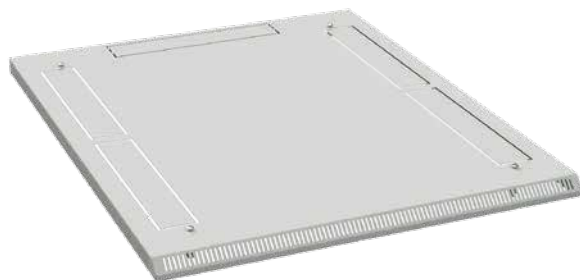

ACCESSORIES FOR CABINETS AND OPEN RACKS

ROOF

Roof for SZB IT cabinet 800 x 1000 mm

Roof for SZB IT cabinet 600 x 600 mm

**Roof for SZB IT cabinet**

It improves the aesthetics of the cabinet and protects the ventilation openings in the top plate of the cabinet. Increases the total height of the cabinet by 40 mm.

**Material:**

Sheet steel, powder painted in light grey (RAL 7035) or black (RAL 9005).

**Scope of delivery:**

Roof with fixing accessories.

For SZB IT cabinet		Catalogue number	
width [mm]	depth [mm]	RAL 7035	RAL 9005
800	1200	WZ-8059-50-8012-011	WZ-8059-50-8012-161
	1000	WZ-8059-50-8010-011	WZ-8059-50-8010-161
	800	WZ-8059-50-8080-011	WZ-8059-50-8080-161
	600	WZ-8059-50-8060-011	WZ-8059-50-8060-161
600	1200	WZ-8059-50-6012-011	WZ-8059-50-6012-161
	1000	WZ-8059-50-6010-011	WZ-8059-50-6010-161
	800	WZ-8059-50-6080-011	WZ-8059-50-6080-161
	600	WZ-8059-50-6060-011	WZ-8059-50-6060-161

Package: 1 pc.